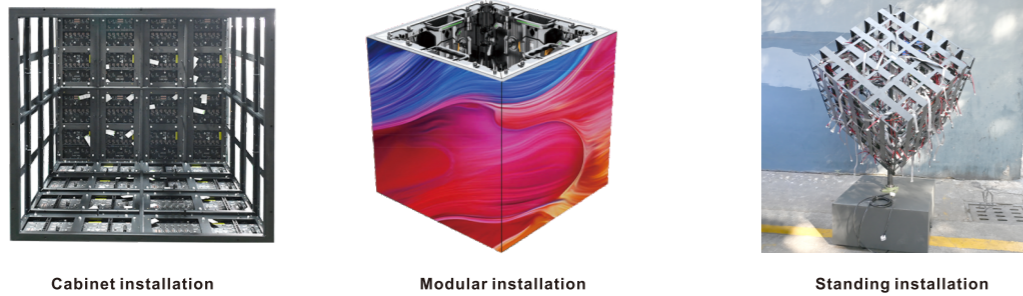

PRODUCT INTRODUCTION

A-B CHIP

»» Magic cube LED screen

Module information

Model	P2.5	P3	P3.91	P4
-------	------	----	-------	----

Product mix

Way to install

PRODUCT INTRODUCTION

A-B CHIP

Application

Parameter

Model	Product mode	Screen size	Resolution	Volume	Weight
Indoor P2.5	4 Side hanging	320*320*320mm	128*128*4Faces	0.048m ³	10kg
		480*480*480mm	192*192*4Faces	0.11m ³	25kg
	5 Side hanging	320*320*320mm	128*128*5Faces	0.048m ³	11kg
		480*480*480	192*192*5Faces	0.11m ³	27kg
Indoor P3	4 Side hanging	384*384*384mm	128*128*4Faces	0.078m ³	13kg
		576*576*576mm	192*192*4Faces	0.19m ³	28kg
	5 Side hanging	384*384*384mm	128*128*5Faces	0.078m ³	14kg
		576*576*576mm	192*192*5Faces	0.19m ³	29kg
Indoor P3.91	4 Side hanging	500*500*500mm	128*128*4Faces	0.17m ³	32kg
	5 Side hanging	500*500*500mm	128*128*5Faces	0.17m ³	34kg
Indoor P4	4 Side hanging	512*512*512mm	128*128*4Faces	0.18m ³	22kg
	5 Side hanging	512*512*512mm	128*128*5Faces	0.18m ³	23kg
Outdoor P2.5	4 Side hanging	320*320*320mm	128*128*4Faces	0.048m ³	13kg
		480*480*480mm	192*192*4Faces	0.11m ³	15kg
	5 Side hanging	320*320*320mm	128*128*5Faces	0.048m ³	15kg
		480*480*480	192*192*5Faces	0.11m ³	16kg
Outdoor P3	4 Side hanging	384*384*384mm	128*128*4Faces	0.078m ³	17kg
		576*576*576mm	192*192*4Faces	0.19m ³	28kg
	5 Side hanging	384*384*384mm	128*128*5Faces	0.078m ³	19kg
		576*576*576mm	192*192*5Faces	0.19m ³	32kg
Outdoor P3.91	4 Side hanging	500*500*500mm	128*128*4Faces	0.17m ³	34kg
	5 Side hanging	500*500*500mm	128*128*5Faces	0.17m ³	36kg
Outdoor P4	4 Side hanging	512*512*512mm	128*128*4Faces	0.18m ³	22kg
	5 Side hanging	512*512*512mm	128*128*5Faces	0.18m ³	23kg
Customized Solutions	Non-standard specifications can be customized				