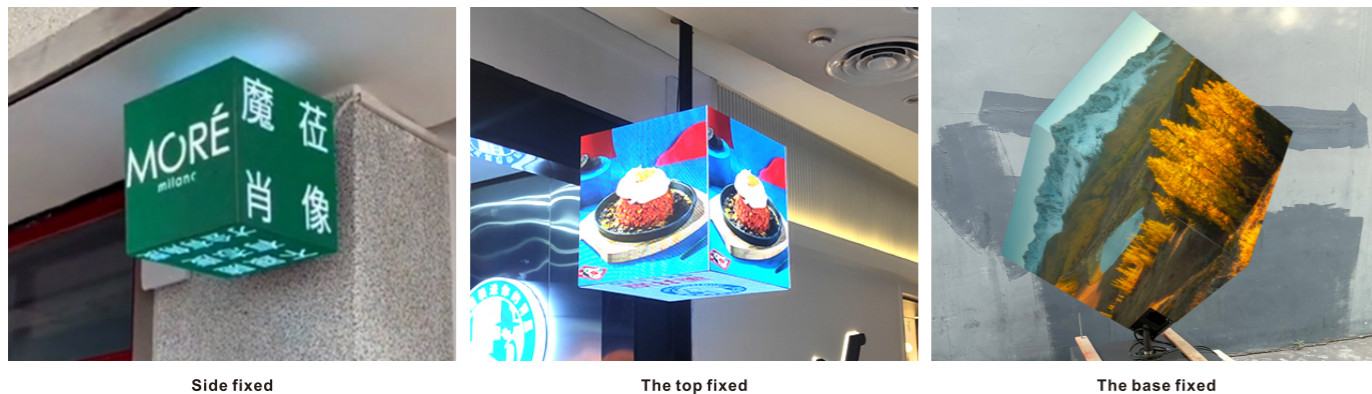

PRODUCT INTRODUCTION

A-B CHIP

»» Magic cube LED screen

Module information

Model	P2.5	P3	P3.91	P4
-------	------	----	-------	----

Product mix

Way to install

PRODUCT INTRODUCTION

A-B CHIP

Application

Parameter

Model	Product mode	Screen size	Resolution	Volume	Weight
Indoor P2.5	4 Side hanging	320*320*320mm	128*128*4Faces	0.048m ³	10kg
		480*480*480mm	192*192*4Faces	0.11m ³	25kg
	5 Side hanging	320*320*320mm	128*128*5Faces	0.048m ³	11kg
		480*480*480	192*192*5Faces	0.11m ³	27kg
Indoor P3	4 Side hanging	384*384*384mm	128*128*4Faces	0.078m ³	13kg
		576*576*576mm	192*192*4Faces	0.19m ³	28kg
	5 Side hanging	384*384*384mm	128*128*5Faces	0.078m ³	14kg
		576*576*576mm	192*192*5Faces	0.19m ³	29kg
Indoor P3.91	4 Side hanging	500*500*500mm	128*128*4Faces	0.17m ³	32kg
	5 Side hanging	500*500*500mm	128*128*5Faces	0.17m ³	34kg
Indoor P4	4 Side hanging	512*512*512mm	128*128*4Faces	0.18m ³	22kg
	5 Side hanging	512*512*512mm	128*128*5Faces	0.18m ³	23kg
Outdoor P2.5	4 Side hanging	320*320*320mm	128*128*4Faces	0.048m ³	13kg
		480*480*480mm	192*192*4Faces	0.11m ³	15kg
	5 Side hanging	320*320*320mm	128*128*5Faces	0.048m ³	15kg
		480*480*480	192*192*5Faces	0.11m ³	16kg
Outdoor P3	4 Side hanging	384*384*384mm	128*128*4Faces	0.078m ³	17kg
		576*576*576mm	192*192*4Faces	0.19m ³	28kg
	5 Side hanging	384*384*384mm	128*128*5Faces	0.078m ³	19kg
		576*576*576mm	192*192*5Faces	0.19m ³	32kg
Outdoor P3.91	4 Side hanging	500*500*500mm	128*128*4Faces	0.17m ³	34kg
	5 Side hanging	500*500*500mm	128*128*5Faces	0.17m ³	36kg
Outdoor P4	4 Side hanging	512*512*512mm	128*128*4Faces	0.18m ³	22kg
	5 Side hanging	512*512*512mm	128*128*5Faces	0.18m ³	23kg
Customized Solutions	Non-standard specifications can be customized				